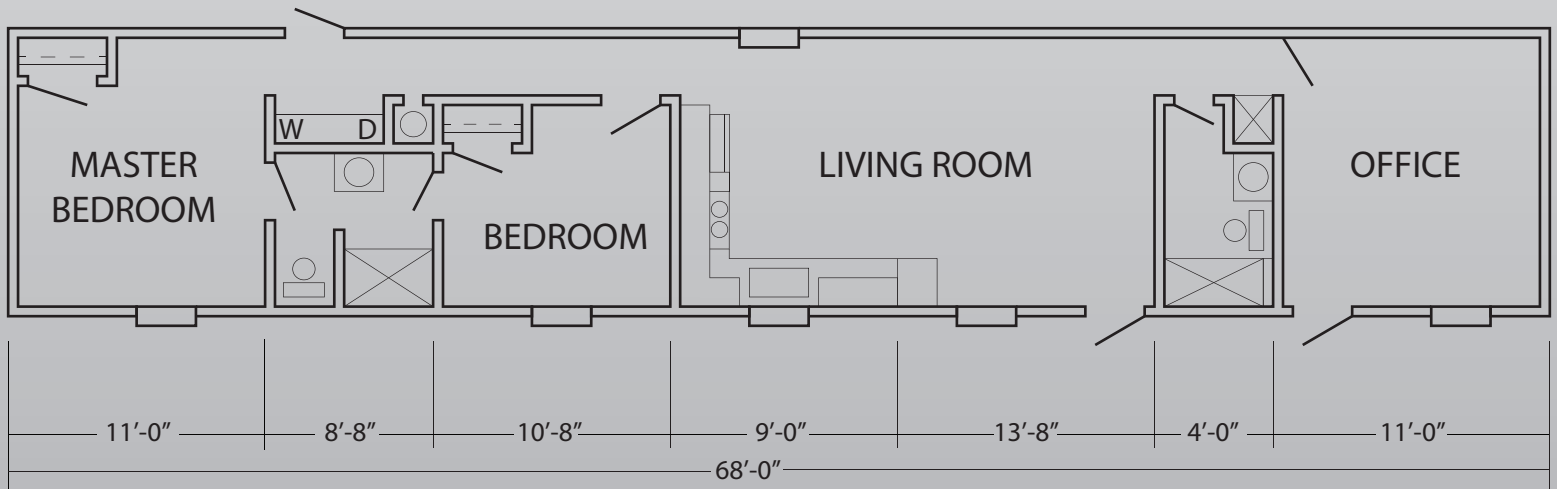

## **TREND SERVICES HOUSING PLAN #9**

**SIZE: 14' X 72'**

**1 FRONT OFFICE**

**2 BEDROOMS**

**2 BATHROOMS**

**SPECIAL FEATURES:**

- FULL BATHROOM OFF OFFICE AREA
- LARGE BEDROOMS IN REAR OF HOUSE
- BEDROOMS SHARE A MASTER BATH AT THE REAR OF THE HOUSE