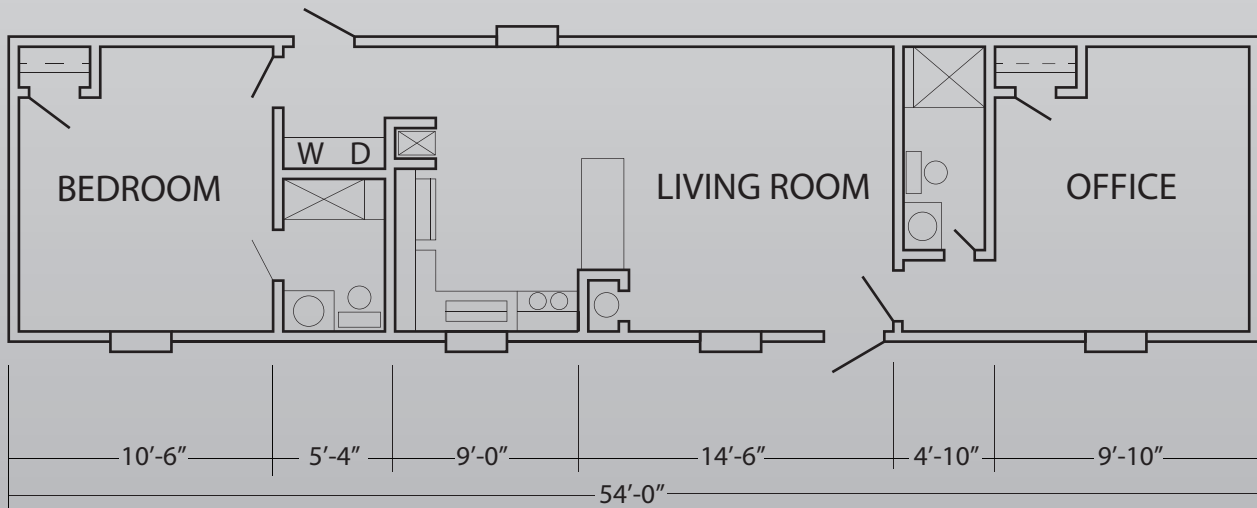

**TREND
SERVICES
INC.**

TREND SERVICES HOUSING PLAN #6C

SIZE: 14' X 58'

1 MIDDLE OFFICE

2 BEDROOMS

1 BATHROOM

SPECIAL FEATURES:

- IDEAL FOR TIGHT LOCATIONS WHEN SLEEPING 2 IS NECESSARY
- FLOORPLAN OFFERS LARGE KITCHEN/LIVING/OFFICE AREA
- MASTER AND FRONT BEDROOM OFFER A FULL PRIVATE BATHROOM