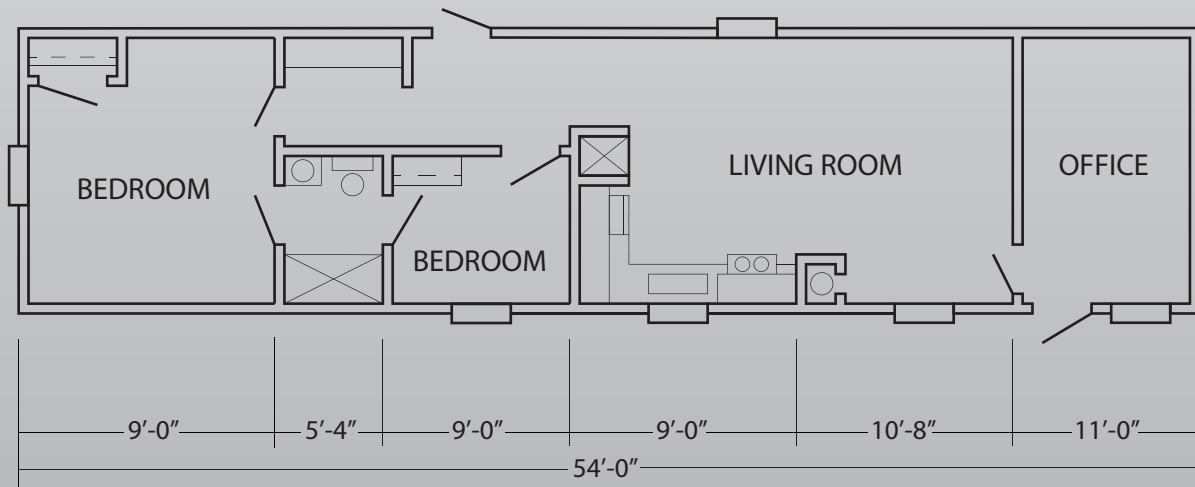

**TREND
SERVICES
INC.**

TREND SERVICES HOUSING PLAN #19

SIZE: 14' X 58'

1 FRONT OFFICE

2 BEDROOMS

1 BATHROOM

SPECIAL FEATURES:

- IDEAL FOR TIGHT LOCATIONS WHEN SLEEPING 2 IS NECESSARY
- FLOORPLAN OFFERS LARGE KITCHEN/LIVING ROOM AREA
- MASTER AND SECOND BEDROOM SHARE A FULL BATHROOM FOR SAVED SPACE